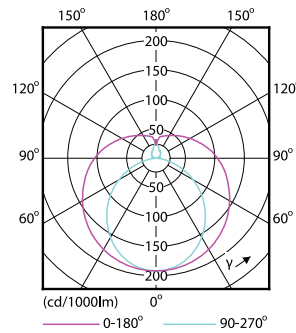

EAN/UPC - Product	8718696525074
Order code	929001184808
Numerator - Quantity Per Pack	1
Numerator - Packs per outer box	10
Material Nr. (12NC)	929001184808
Net Weight (Piece)	0.124 kg

Dimensional drawing

TLED 600mm 2ft T8 8W-18W 6500K G13 ND

Product	D1	D2	A1	A2	A3	C	D
LEDtube 600mm	25.68	28 mm	588.5	595.5	602.5	602.5	27.8
8W 765 T8 AP C	mm		mm	mm	mm	mm	mm
G							

Photometric data

Ecofit LED tubes T8 Mains