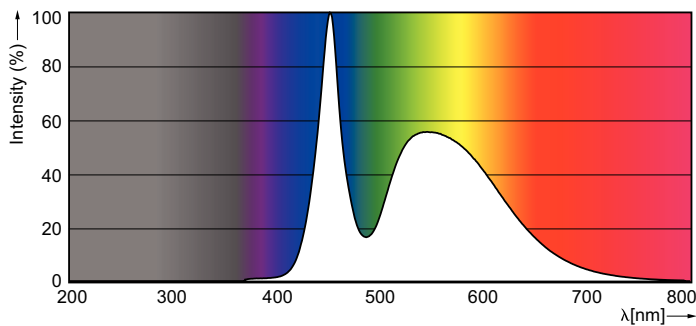

Product data

General Information		Starting Time (Nom)	
Cap-Base	G13 [Medium Bi-Pin Fluorescent]		0.5 s
Main Application	Industrial	Warm Up Time to 60% Light (Nom)	0.5 s
Nominal Lifetime (Nom)	15000 h	Power Factor (Nom)	0.5
Switching Cycle	50000X	Voltage (Nom)	220-240 V
B50L70	15000 h		
Light Technical		Temperature	
Color Code	765 [CCT of 6500K]	T-Ambient (Max)	45 °C
Luminous Flux (Nom)	800 lm	T-Ambient (Min)	-20 °C
Luminous Flux (Rated) (Nom)	800 lm	T-Storage (Max)	65 °C
Correlated Color Temperature (Nom)	6500 K	T-Storage (Min)	-40 °C
Color Consistency	<7	T-Case Maximum (Nom)	60 °C
Color Rendering Index (Nom)	73		
LLMF At End Of Nominal Lifetime (Nom)	70 %	Controls and Dimming	
		Dimmable	No
Operating and Electrical		Mechanical and Housing	
Input Frequency	50 to 60 Hz	Product Length	600 mm
Power (Rated) (Nom)	8 W		
Lamp Current (Nom)	70 mA	Approval and Application	
		Energy Saving Product	Yes

TLED 600mm 2ft T8 8W-18W 6500K G13 ND

Product	D1	D2	A1	A2	A3	C	D
LEDtube 600mm	25.68	28 mm	588.5	595.5	602.5	602.5	27.8
8W 765 T8 AP C	mm		mm	mm	mm	mm	mm
G							

Photometric data

Ecofit LED tubes T8 Mains