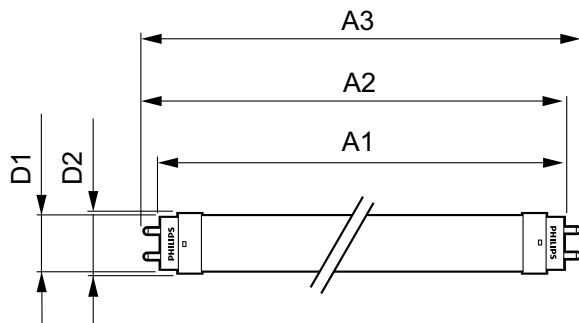

Ecofit LED tubes T8 Mains

Suitable For Accent Lighting	No
Energy Efficiency Label (EEL)	A+
Approval Marks	RoHS compliance KEMA Keur certificate
Energy Consumption kWh/1000 h	8 kWh

Product Data

Full product code	871869652507400
Order product name	LEDtube 600mm 8W 765 T8 AP C G

EAN/UPC - Product	8718696525074
Order code	929001184808
Numerator - Quantity Per Pack	1
Numerator - Packs per outer box	10
Material Nr. (12NC)	929001184808
Net Weight (Piece)	0.124 kg

Dimensional drawing

TLED 600mm 2ft T8 8W-18W 6500K G13 ND

Product	D1	D2	A1	A2	A3	C	D
LEDtube 600mm	25.68	28 mm	588.5	595.5	602.5	602.5	27.8
8W 765 T8 AP C	mm		mm	mm	mm	mm	mm
G							

Photometric data

Ecofit LED tubes T8 Mains